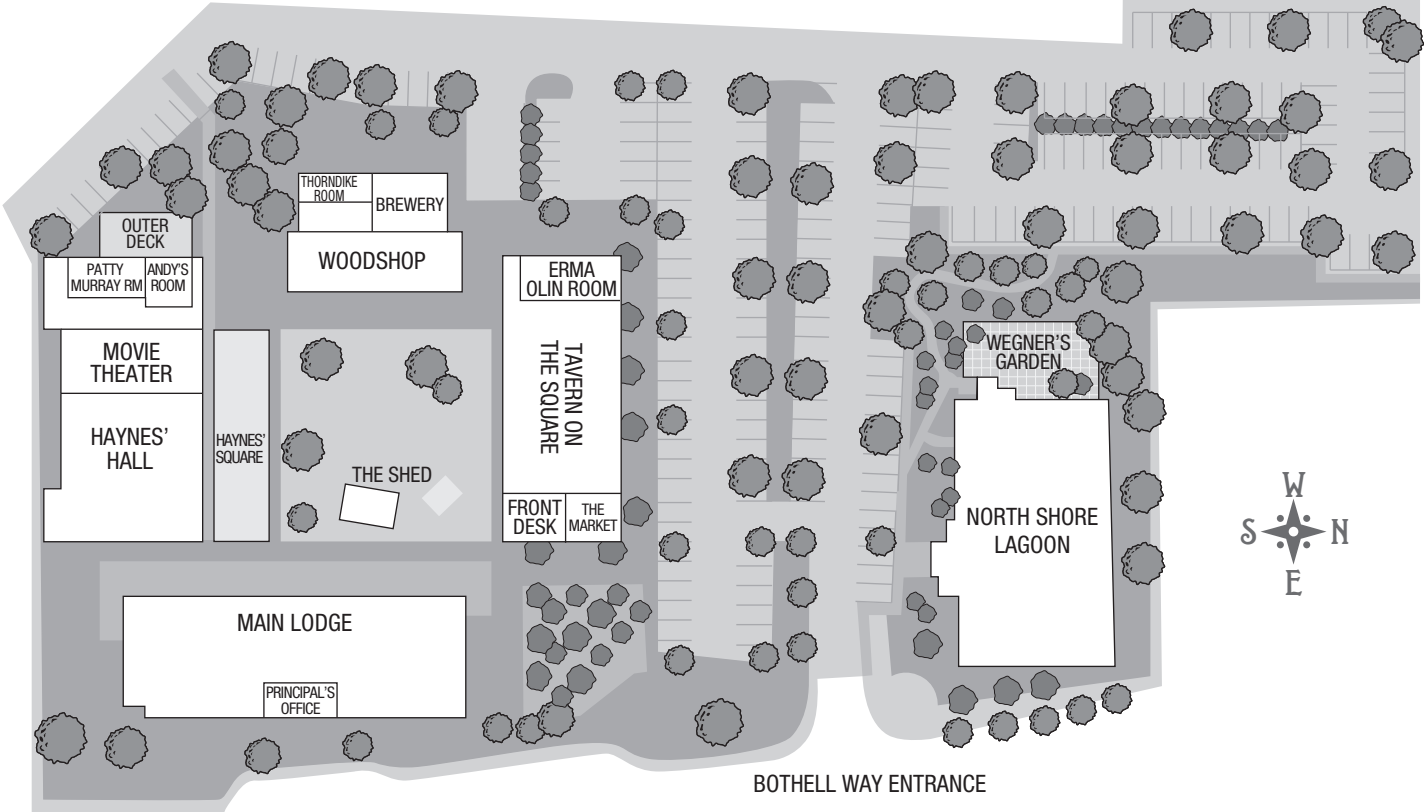

POP KEENEY STADIUM

NE 188TH STREET

BOTHELL WAY ENTRANCE